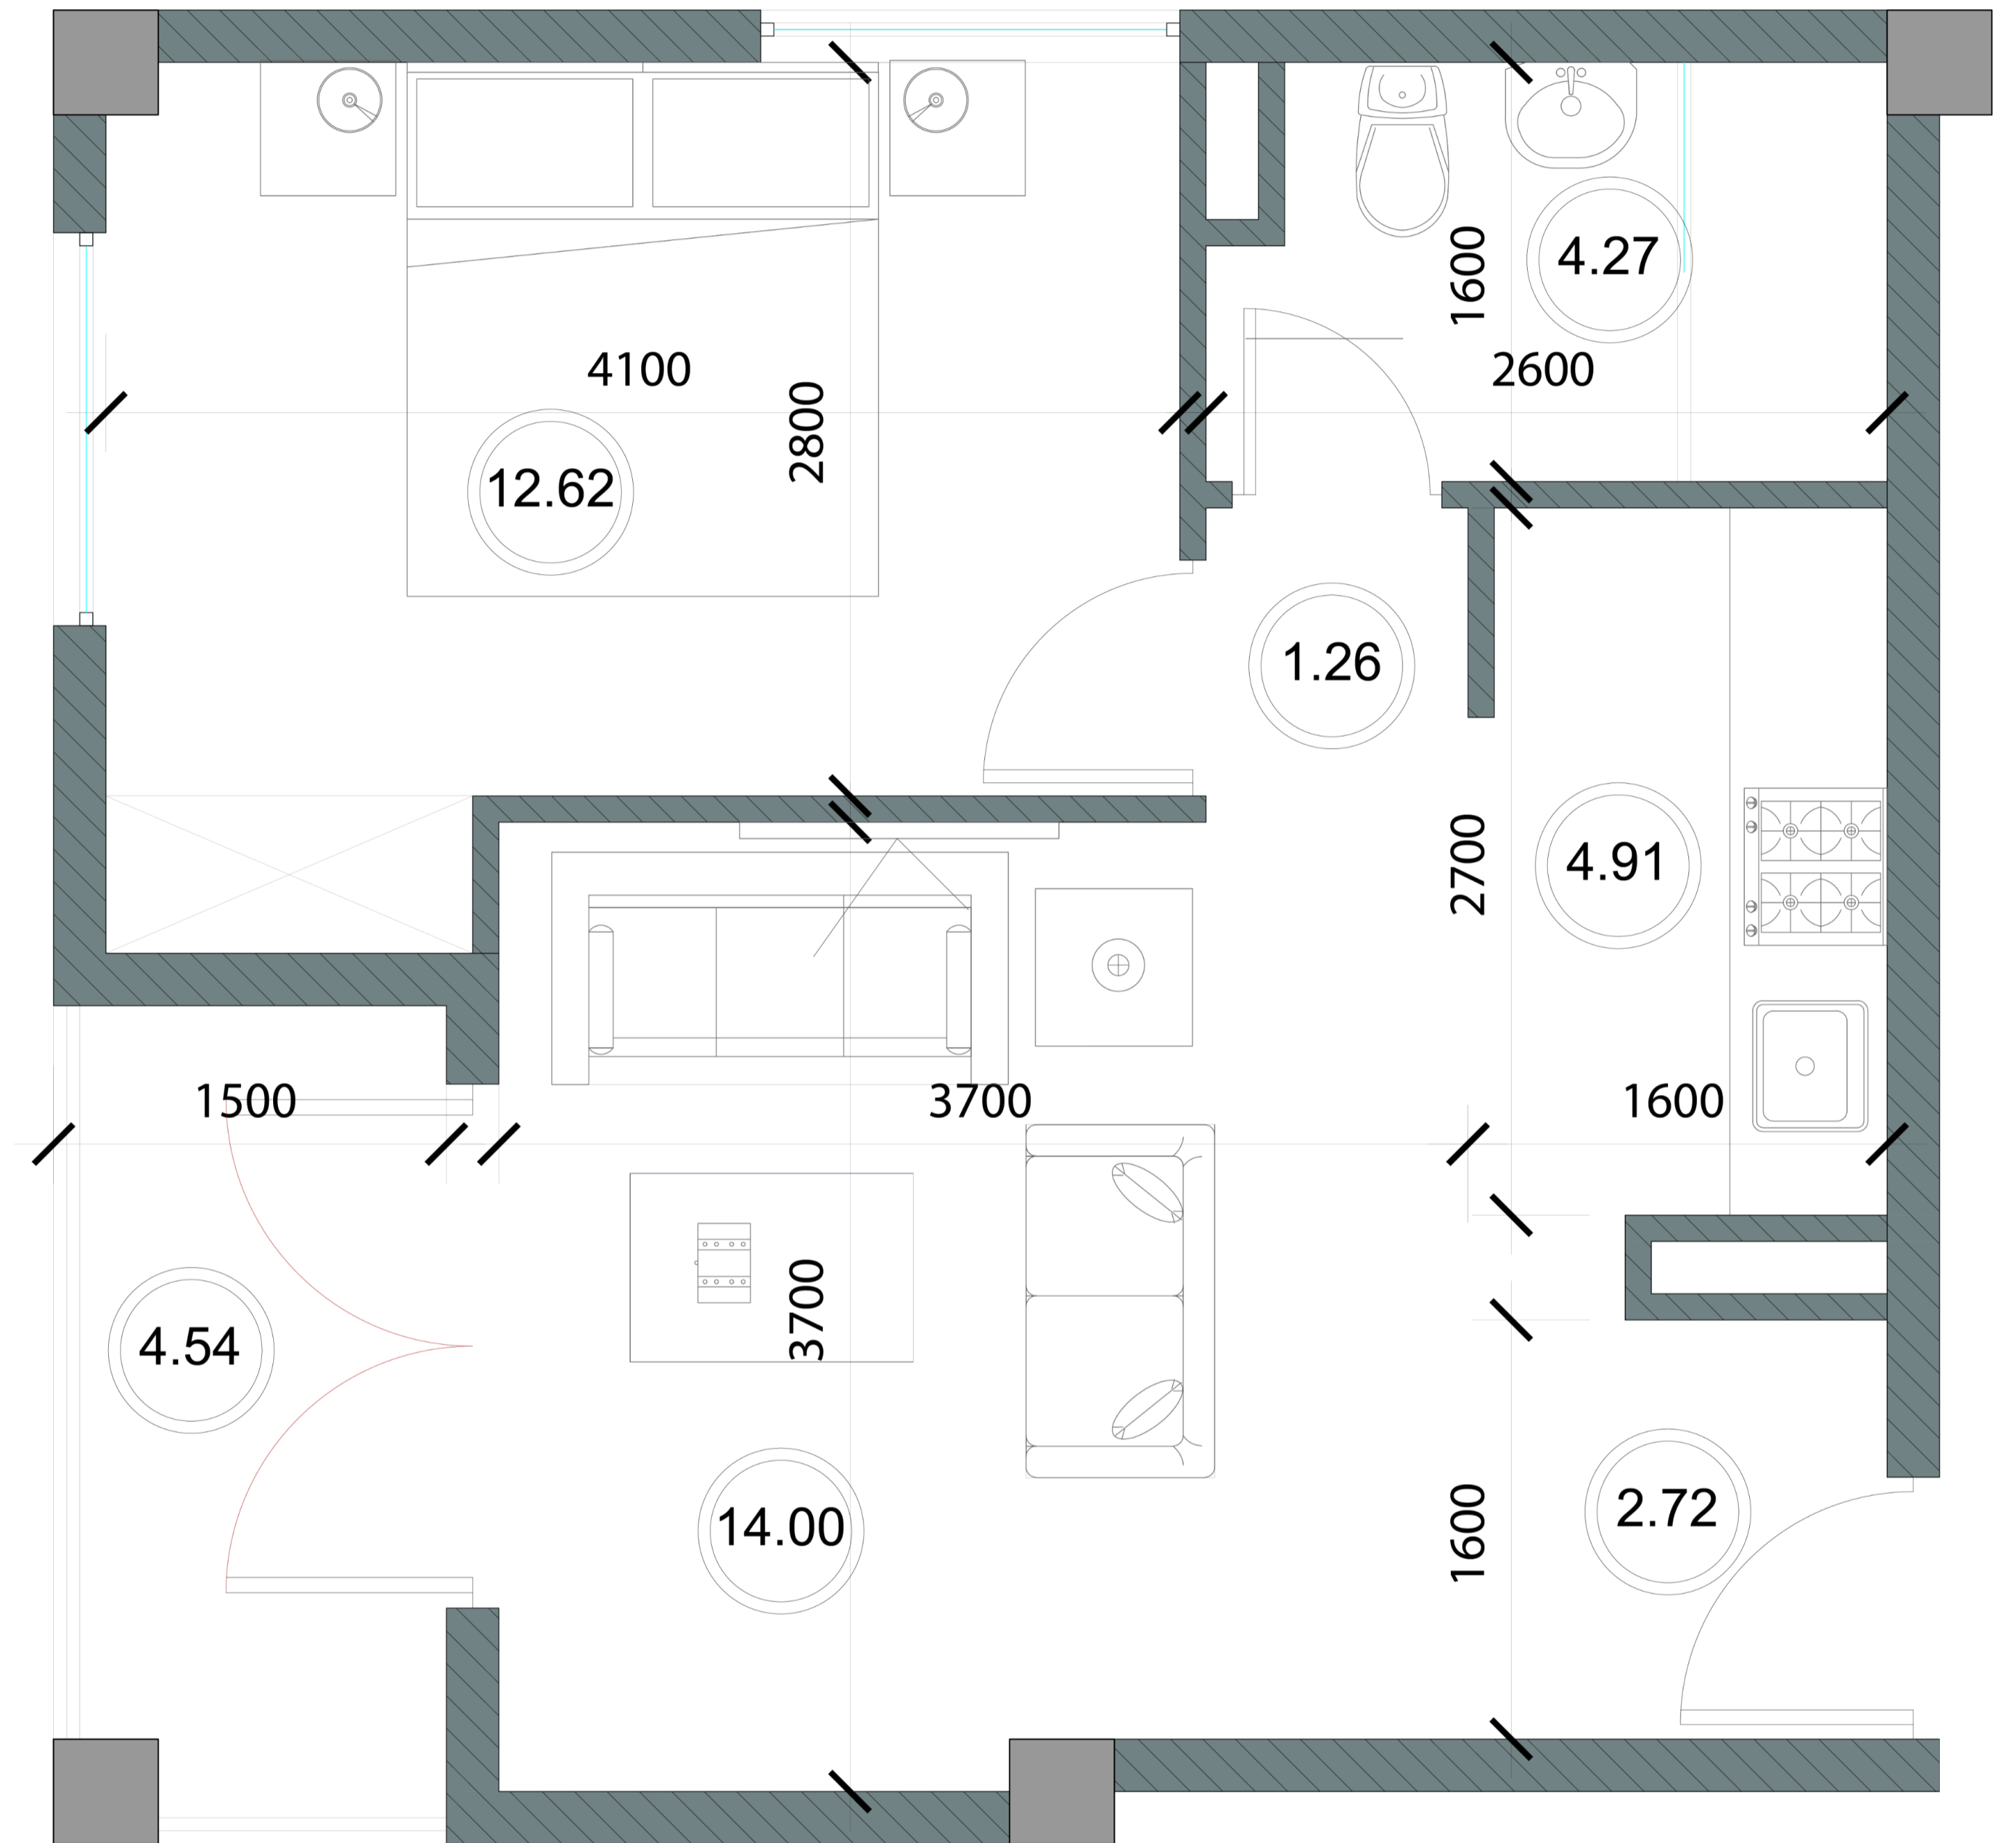

# Apartment 7

Area - 44.32 sqm

Entrance hall	2.72 sqm
Living room	14 sqm
Kitchen	4.91 sqm
Bedroom	12.62 sqm
Bathroom	4.27 sqm
Corridor	1.26 sqm
Balcony	4.54 sqm